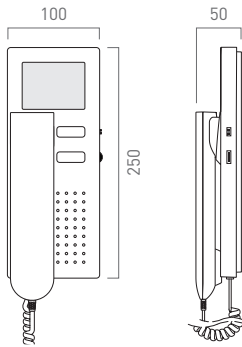

The quality of the video image of installed units may deviate from the quality of the video image in the picture.

COLOUR

white

ACCESSORY

Desktop accessory ZIT3222-0030

FUNCTIONS

Volume control

The ring tone volume can be controlled continuously. It can be adjusted at the jog wheel on the side of the station at any time.

Function key

For individual programming with a switching or control function (image activation = factory setting, light switch, calling the communication centre).

DIMENSIONS (IN MM)

SELECTED FEATURES IVH3222-0140

- > Type of display colour
- > Size of the display 8.9 cm (3.5 inch)
- > Type of the display digital TFT display
- > Display resolution 320 x 240 pixel
- > Video privacy function yes
- > Voice transmission duplex communication (with handset)
- > Number of ring tones 7
- > Quality of the ring tones standard
- > Number of acoustic call distinctions 4 (up to 2 from front-door stations)
- > Parallel call can be activated with Service Device or configo™
- > Audio privacy function and automatic call cut-OFF yes
- > Door release function at blue door release button
- > Image activation at function key (factory setting)
- > Light switch function | control function of function key
- > Ring tone mute at call-OFF switch
- > Ring tone volume adjustable continuously at rotary control
- > Handset cradle mechanic
- > Handset cord pluggable
- > Type of installation surface-mount (on flush-mount socket)
- > Lower cover can be pre-installed with plugged screw terminal
- > Material and colour of housing plastics (matt), white