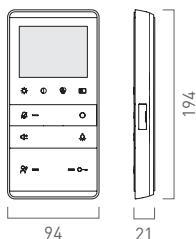

IMAGE / VIDEO PROPERTIES

- > Display type: colour
- > Display size: 8.9 cm (3.5")
- > Display type: Digital display
- > Display resolution: 320 x 240 pixel
- > Video privacy function: yes
- > Image activation / camera selection: on function key
- > Colour saturation / brightness / contrast: adjustable

TECHNICAL DATA

- > Technology: TCS:BUS
- > Number of wires: 2-wire connection
- > Input current in standby I(av): 2.0 mA
- > Ambient lighting on I(av): 1.40 mA
- > Ambient lighting off I(av max.): 150 mA
- > Wall-mounted housing H x W x D mm: 194 x 94 x 21
- > Acceptable ambient temperature: -5 to +40°C
- > Protection category: IP30

 <http://www.tcsag.de/en/products>

EXTENSIONS

Radio signal unit
SmartSlot

Plug-in
radio transmitter
board

DIMENSIONS (IN MM)

ACCESSORIES

Desktop
accessory

TASTA mounting cover
for mounting on
wall and flush-mount
socket
(included in delivery)