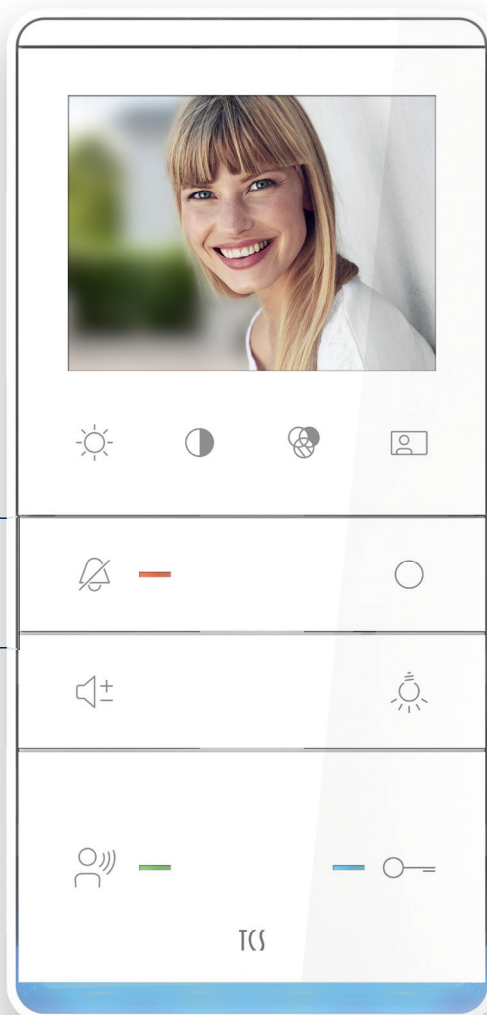

VIDEO 2-WIRE TASTA VIDEO

VIDEO 2-WIRE
INDOOR STATION VIDEO

WALL-MOUNT

MOUNTING
PLACE FOR
SMARTSLOT

VIDEO
2
DRAHT

8.9 cm (3.5") digital display

Video image setting with sensor keys

With ambient lighting

Signalling of the ring tone via LED-display
or ambient lighting

Signalling of the ring tone cancellation via
LED-display

SmartSlot can be ordered as an extension

SmartSlot radio signal unit can be ordered for
additional signalling of the front door call

RCP04E plug-in socket radio bell

[FFL0001-0000](#)

RCP09 plug-in socket radio bell
acknowledgement function

[FFL0003-0000](#)

* Mounting cover included in delivery

VIDEO 2-WIRE TASTA VIDEO

PRODUCT FEATURES

- > Video indoor station for hands-free talking
- > Type of mounting: Wall-mount on flush-mount box
- > Type of housing: Wall-mounted housing
- > Housing material: White plastic (ASA)
- > Colour of housing: white
- > Mounting cover: can be pre-installed with inserted screw terminal
- > Number of acoustic call distinctions: 4 (up to two of which from front-door stations)
- > Voice transmission: hands-free talking / push-to-talk communication can be activated
- > Number of selectable ring tones: 13
- > Automatic hands-free talking after internal call: can be activated
- > Audio privacy function: yes
- > Automatic call cut-off: yes
- > Ring tone mute: on call-OFF button
- > Ring tone volume: adjustable
- > Volume voice output: adjustable
- > Door release function: on door release button
- > Light switch function: on light switch button

IMAGE / VIDEO PROPERTIES

- > Display type: colour
- > Display size: 8.9 cm (3.5")
- > Display type: Digital display
- > Display resolution: 320 x 240 pixel
- > Video privacy function: yes
- > Image activation / camera selection: on function key
- > Colour saturation / brightness / contrast: adjustable