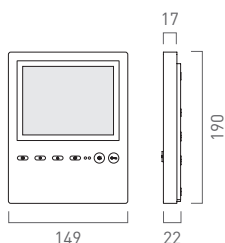

EXTENDED FEATURES

- > Door release function: at door release button
- > Light switch function: at function button
- > Control function: can be activated
- > Parallel call: can be activated
- > Internal call: can be activated
- > Door release automatic: can be activated
- > Call diversion: can be activated
- > LED (red): ring tone mute
- > LED (green): door and internal calls (short-term memory), busy indication, call diversion resp. door release automatic
- > Type of mounting: surface-mount

- > Type of housing: surface-mounted housing
- > Material of the housing: aluminium, refined by hand
- > Colour of the housing: anodised silver, anodised black
- > OSD menu: yes
- > Menu control: at menu button
- > Operation indication: OSD menu
- > Error indication: optical / acoustic (total error indication at both LEDs)
- > Receipt of TCS:BUS messages: possible
- > Mixed installation audio, video, access control: possible
- > Commissioning and configuration: manually, with Service Device, with configuration software

TECHNICAL DATA

- > Technology: TCS:BUS
- > Number of wires: 6 necessary
- > Input current in resting position: 25 mA
- > Maximum input current: 300 mA
- > Surface-mounted housing HxWxD mm: 190x150x20
- > Recommended mounting height: 1.6 m
- > Acceptable ambient temperature: 0 to +40 °C

<http://www.tcsag.de/produkte>

DIMENSIONS (IN MM)

CONTACT

In case of any questions on planning, please contact our technical hotline

Phone +49 4194 9881-188
(German landline)

Send your inquiry to

Fax +49 4194 9881-189
EMail hotline@tcsag.de