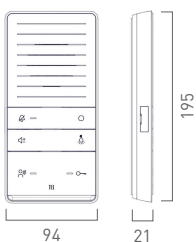

- > Control function: on function key
- > Parallel call: can be activated
- > Internal call: can be activated
- > Automatic door release: can be activated
- > Call diversion: can be activated
- > Floor door release function: can be activated
- > LED (red): ring tone mute
- > LED (green): door and internal calls (short-term memory), display of a busy line
- > Extendible functionality: Plug-in radio transmitter board, radio signal unit for series TASTA
- > Installation mix of audio, video and access in one system: possible
- > Error indication: optical/acoustic (total error indication on all LEDs)
- > Commissioning and configuration: manual, with service device, with configuration software configo™

TECHNICAL DATA

- > Technology: TCS:BUS
- > Number of wires: 2 or 3 wires possible
- > Current consumption, in standby: 2-wire I(a in standby) = 2.00 mA, 3-wire: I(a in standby) = 0.15 mA, I(P in standby) = 1.80 mA
- > Current consumption, maximum: 2-wire: I(a max) = 74 mA, 3-wire: I(P max) = 74.5 mA
- > Wall-mounted housing H x W x D mm: 195 x 94 x 21
- > Acceptable ambient temperature: -5 to +40°C
- > Protection category: IP30

<https://www.tcsag.de/en/products>

EXTENDED SETTINGS

DIMENSIONS (IN MM)