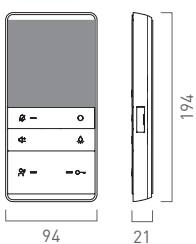

EXTENDED SETTINGS

- > Control function: on function key
- > Parallel call: can be activated
- > Internal call: can be activated
- > Automatic door release: can be activated
- > Call diversion: can be activated
- > Floor door release function: can be activated
- > LED (red): ring tone mute
- > LED (green): door and internal calls (short-term memory), display of a busy line
- > Extendible functionality: Plug-in radio transmitter board, radio signal unit SmartSlot
- > Installation mix of audio, video and access in one system: possible
- > Error indication: optical/acoustic (total error indication on all LEDs)
- > Commissioning and configuration: manual, with service device, with configuration software configo™

TECHNICAL DATA

- > Technology: TCS:BUS
- > Number of wires: 2 or 3 wires possible
- > Current consumption, in standby: 2-wire I(a in standby) = 2.00 mA, 3-wire: I(a in standby) = 0.15 mA, I(P in standby) = 1.80 mA
- > Current consumption, maximum: 2-wire: I(a max) = 74 mA, 3-wire: I(P max) = 74.5 mA
- > Wall-mounted housing H x W x D mm: 194 x 94 x 21
- > Acceptable ambient temperature: -5 to +40°C
- > Protection category: IP30

<https://www.tcsag.de/en/products>

DIMENSIONS (IN MM)