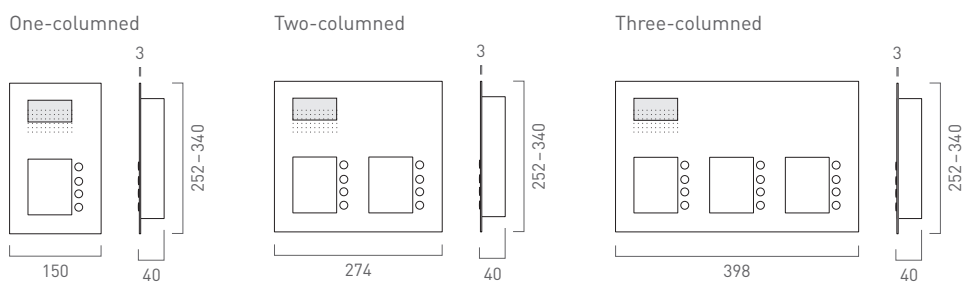

## SCOPE OF DELIVERY

- > For exchanging name plates: win:clip key
- > For labelling: name plates

## DIMENSIONS (IN MM)